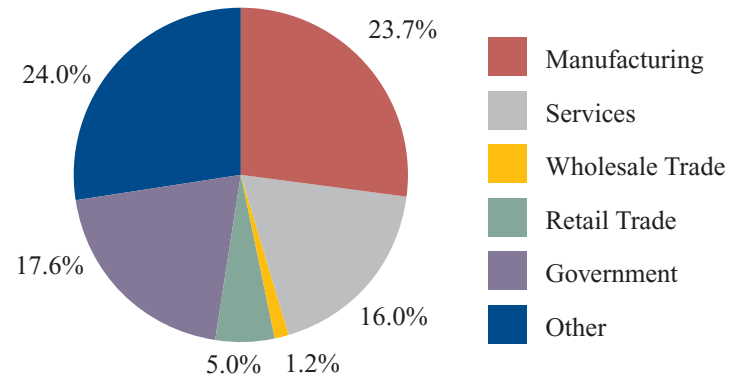

Choctaw County

Mississippi

POPULATION

	1990	1995	2000	2010
Ackerman	1,575	1,683	1,696	NA
Choctaw County	9,082	9,113	9,758	10,307

Source: U.S. Bureau of Census, Census of Population, 1980, 1990, and 2000 (12/01), 2001 Population of Estimates (04/02).

Age breakdown of county population, 2000:

INCOME

Sources of Earnings by Place of Work, 2000

Source: Mississippi State Tax Commission, 1995 through 2000 (12/01).

PROPERTY TAX

Average county millage	71.37
Non-Exemptible School millage*	33.24