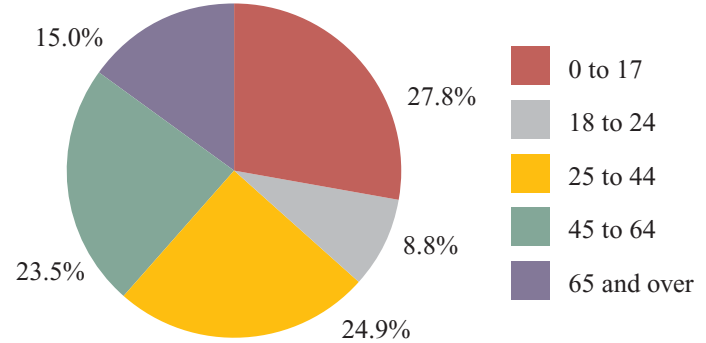

Choctaw County

Mississippi

POPULATION

	1990	1995	2000	2010
Ackerman	1,575	1,683	1,696	NA
Choctaw County	9,082	9,113	9,758	10,307

Source: U.S. Bureau of Census, Census of Population, 1980, 1990, and 2000 (12/01), 2001 Population of Estimates (04/02).

Age breakdown of county population, 2000:

INCOME

Sources of Earnings by Place of Work, 2000

Source: Mississippi State Tax Commission, 1995 through 2000 (12/01).

PROPERTY TAX

Average county millage	71.37
Non-Exemptible School millage*	33.24